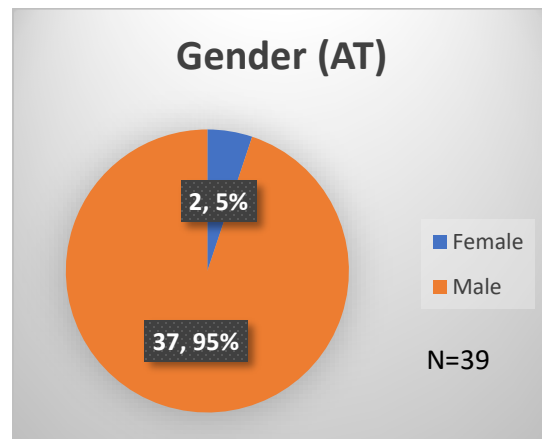

Daily Data Dashboard – January 19, 2023

Demographics for JTDC Population

Thursday Morning Midnight Count

Total # of probation Involved youth¹: 1,050

¹ Probation Active: Any youth who is pending sentencing with an active social history, has been formally placed on probation or supervision with Cook County Juvenile Probation on the date of the report.

*Age, Gender and Race for Criminal Court population (N=1) is not represented in this report.

Data sources: cFive Supervisor – Probation Population and RMIS – JTDC Population

Daily Data Dashboard – January 19, 2023
Demographics for JTDC Population
Thursday Morning Midnight Count