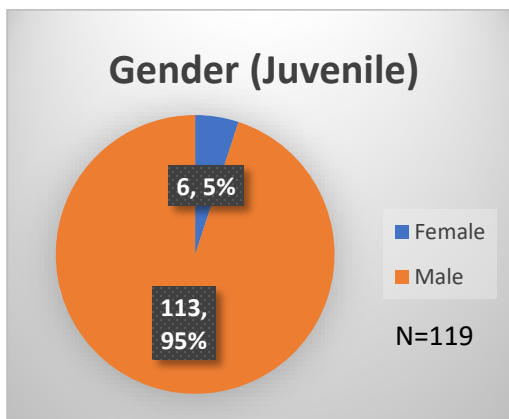

Daily Data Dashboard – January 19, 2023

Demographics for JTDC Population

Thursday Morning Midnight Count

Total # of probation Involved youth¹: 1,050

¹ Probation Active: Any youth who is pending sentencing with an active social history, has been formally placed on probation or supervision with Cook County Juvenile Probation on the date of the report.

*Age, Gender and Race for Criminal Court population (N=1) is not represented in this report.

Data sources: cFive Supervisor – Probation Population and RMIS – JTDC Population

Daily Data Dashboard – January 19, 2023
Demographics for JTDC Population
Thursday Morning Midnight Count