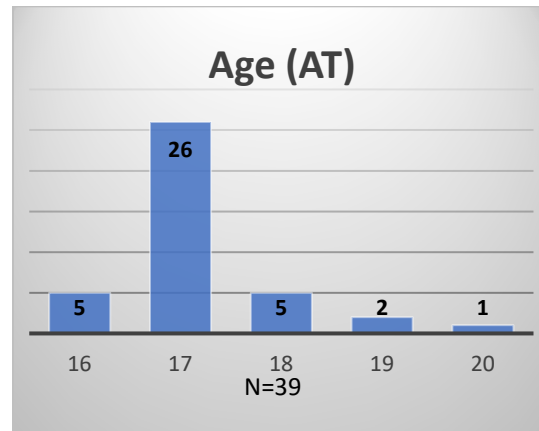

Daily Data Dashboard – January 19, 2023

Demographics for JTDC Population

Thursday Morning Midnight Count

Total # of probation Involved youth¹: 1,050

¹ Probation Active: Any youth who is pending sentencing with an active social history, has been formally placed on probation or supervision with Cook County Juvenile Probation on the date of the report.

*Age, Gender and Race for Criminal Court population (N=1) is not represented in this report.

Data sources: cFive Supervisor – Probation Population and RMIS – JTDC Population

Daily Data Dashboard – January 19, 2023
Demographics for JTDC Population
Thursday Morning Midnight Count