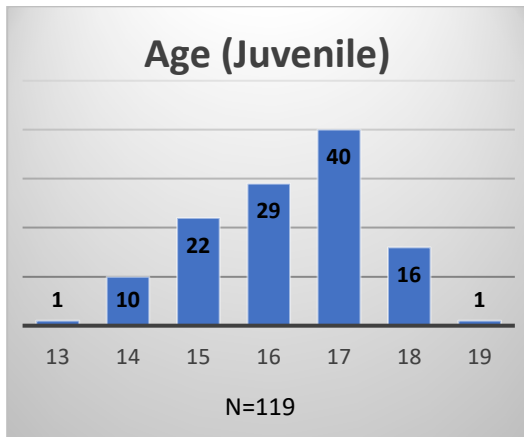

Daily Data Dashboard – January 19, 2023

Demographics for JTDC Population

Thursday Morning Midnight Count

Total # of probation Involved youth¹: 1,050

¹ Probation Active: Any youth who is pending sentencing with an active social history, has been formally placed on probation or supervision with Cook County Juvenile Probation on the date of the report.

*Age, Gender and Race for Criminal Court population (N=1) is not represented in this report.

Data sources: cFive Supervisor – Probation Population and RMIS – JTDC Population

Daily Data Dashboard – January 19, 2023
Demographics for JTDC Population
Thursday Morning Midnight Count