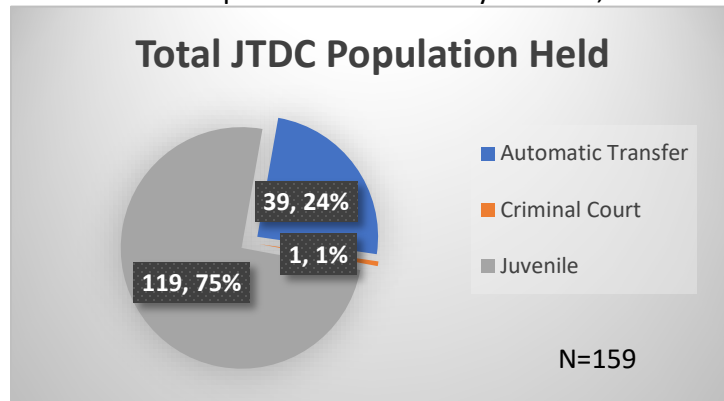

Daily Data Dashboard – January 19, 2023

Demographics for JTDC Population

Thursday Morning Midnight Count

Total # of probation Involved youth¹: 1,050

¹ Probation Active: Any youth who is pending sentencing with an active social history, has been formally placed on probation or supervision with Cook County Juvenile Probation on the date of the report.

*Age, Gender and Race for Criminal Court population (N=1) is not represented in this report.

Data sources: cFive Supervisor – Probation Population and RMIS – JTDC Population

Daily Data Dashboard – January 19, 2023
Demographics for JTDC Population
Thursday Morning Midnight Count